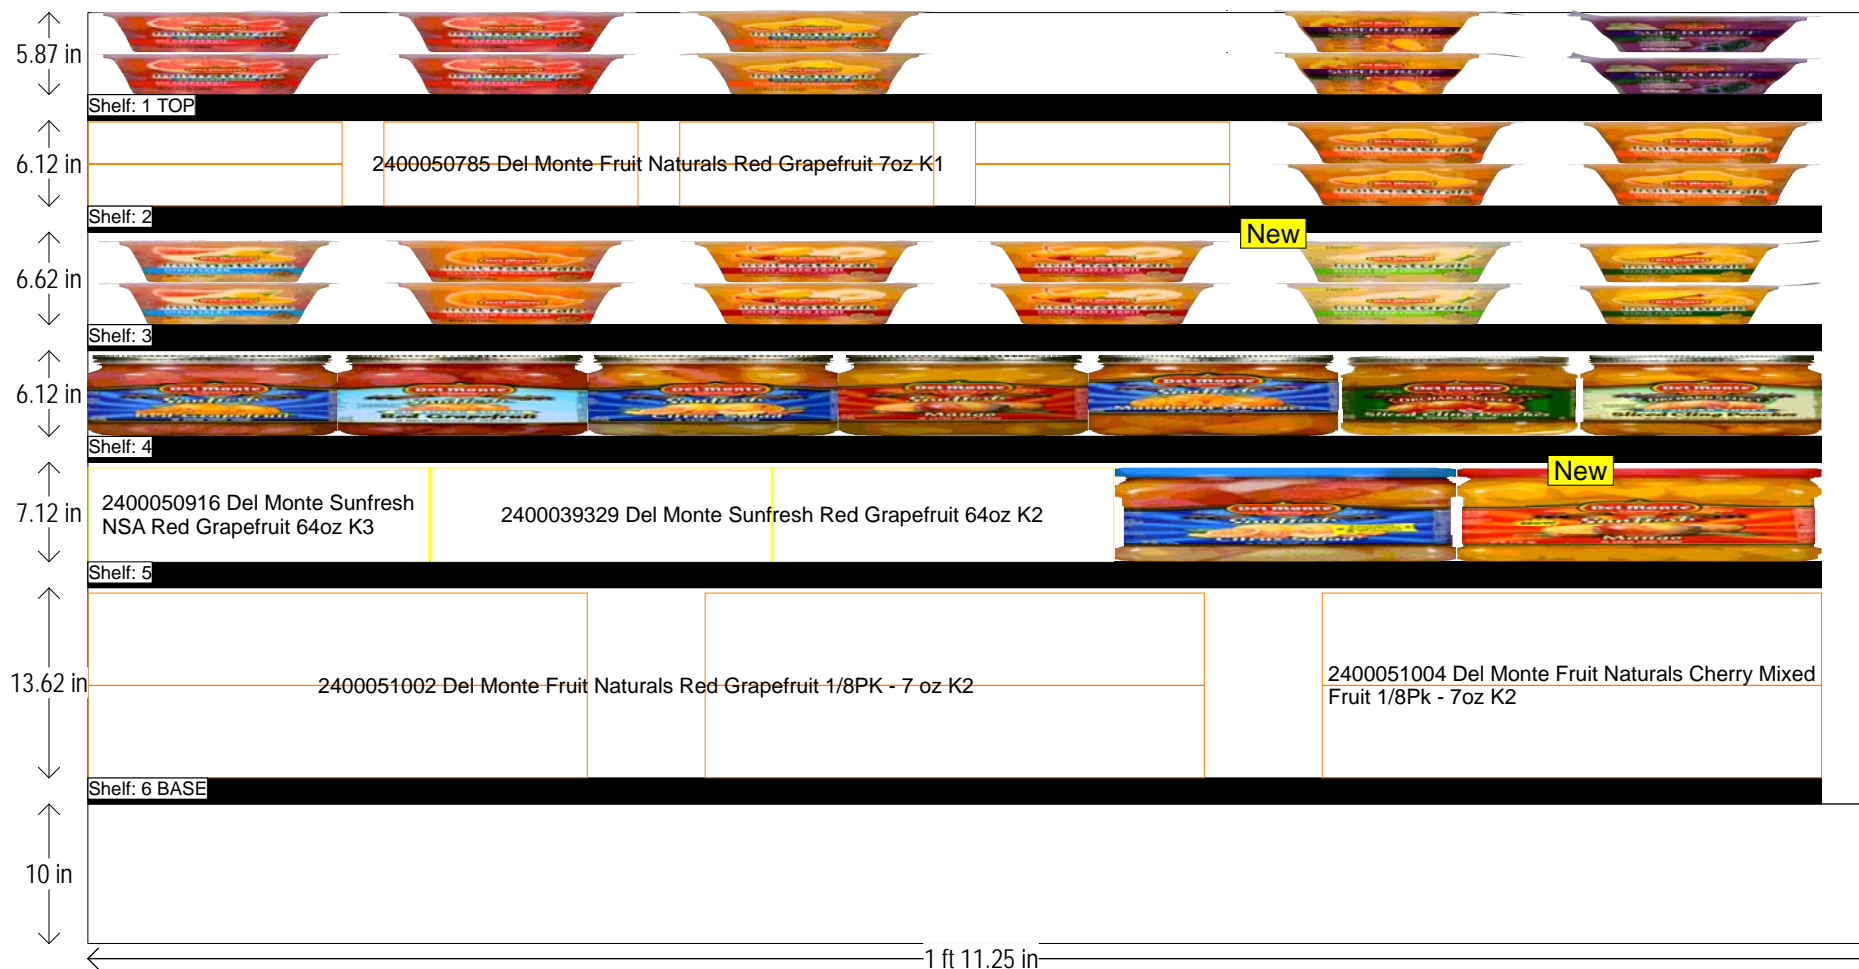

# GDM19 1-DOOR REFRIGERATED UNIT

HQ DeCA PLANOGRAM

1 DOOR REFREGERATED

**GDM19 1-DOOR REFRIGERATED UNIT  
PREMIUM CHILLED FRUITS**

Right-left	HQ DeCA/MBU PLANOGRAM APPROVE BY CATEGORY LEAD BRIDGET BENNETT AND BUYER BRIAN MYRICK
25 JANUARY 2017	FACINGS MAY BE ADJUSTED TO ACCOMMODATE LOCAL AND REGIONAL ITEMS (END OF FLOW). FACINGS MAY BE ADJUSTED TO MEET CUSTOMER DEMAND - CAO MUST BE INVOLVED IN THE PROCESS ALONG WITH STORE MANAGEMENT APPROVAL. ITEM POSITIONS MUST NOT BE CHANGED AT ANY TIME.
4-4-11 Frt Nats GDM19 for 1 Door DM Cooler.psa	REFRIGERATED (GDM-19) UNIT

SHELF:4		WIDTH:23 in	MERCH HEIGHT:8.50 in			DEPTH:18 in			SPACE AVAIL:0.03 in					
Locatio...	UPC	NAME	SIZE	UOM	NOF	RSL	CS/PK	PACKOUT	Cases	H	W	D	Orientation	Add Date
1	2400057745	Del Monte Sunfresh Red Grapefruit 20oz	20.00OZ		1	K1	12	5	0.42	5.82 in	3.25 in	3.25 in	Front	
2	2400057808	Del Monte Sunfresh NSA Red Grapefruit 19.5oz	19.50OZ		1	K2	6	5	0.83	5.82 in	3.25 in	3.25 in	Front	
3	2400057738	Del Monte Sunfresh Citrus Salad 20oz	20.00OZ		1	K1	6	5	0.83	5.82 in	3.25 in	3.25 in	Front	
4	2400057741	Del Monte Sunfresh Mango 20oz	20.00OZ		1	K2	6	5	0.83	5.82 in	3.25 in	3.25 in	Front	
5	2400050771	Del Monte Sunfresh Mandarin Oranges 20oz	20.00OZ		1	K1	6	5	0.83	5.82 in	3.25 in	3.25 in	Front	
6	2400057742	Orchard Select Sliced YC Peaches	20.00OZ		1	K1	12	5	0.42	5.80 in	3.14 in	3.14 in	Front	
7	2400057747	Orchard Select Sliced Peaches NSA	20.00OZ		1	K1	6	5	0.83	5.80 in	3.14 in	3.14 in	Front	