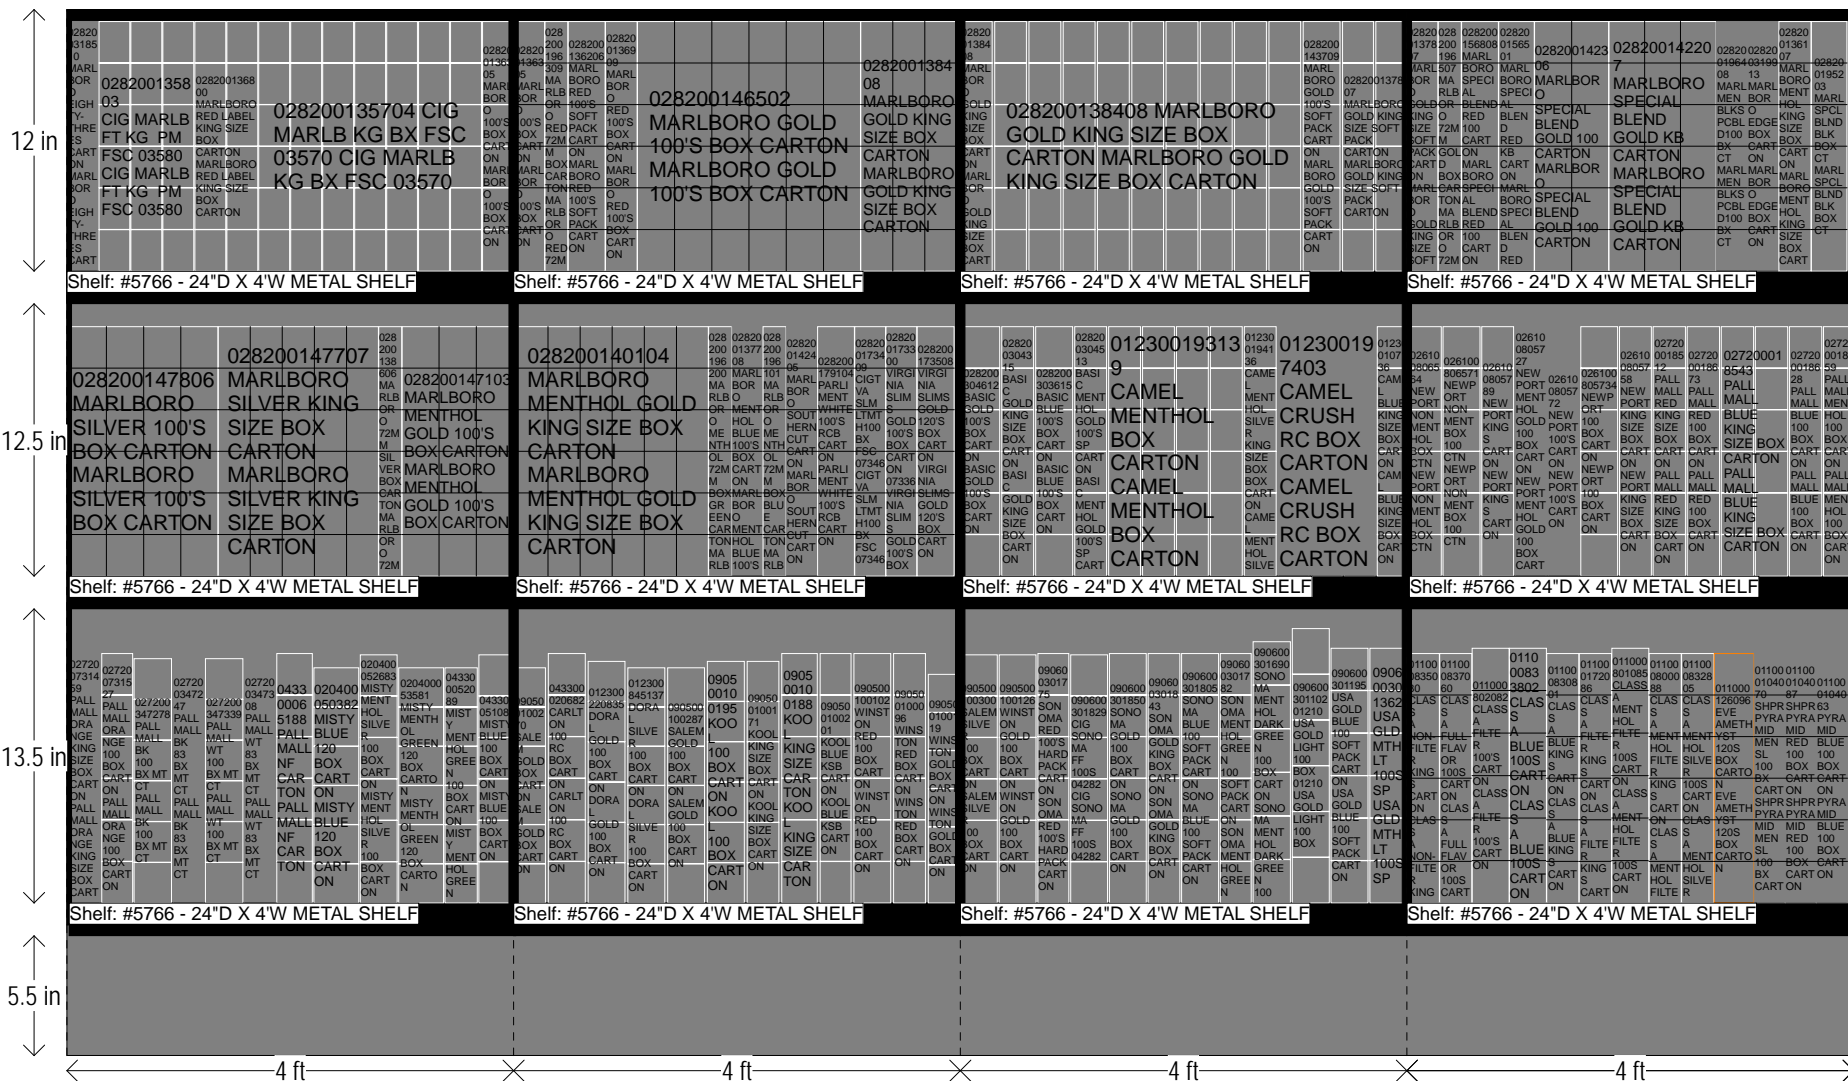

DECA CIGARETTE CARTONS 47" X 16"

DECA PLANOGRAM

3 SHELF PLANOGRAM

12 in

12.5 in

13.5 in

5.5 in

4 ft

4 ft

4 ft

4 ft

Left-right

HQ DeCA/MBU PLANOGRAM APPROVED BY CATEGORY MANAGER DAVID LEFFERT AND MERCHANDISING SPECIALIST JOEL SMALL.

4 OCTOBER 2016

FACING MAY BE ADJUSTED TO ACCOMMODATE LOCAL AND REGIONAL ITEMS (END OF FLOW). FACINGS MAY BE ADJUSTED TO MEET CUSTOMER DEMAND-CAO MUST BE INVOLVED IN THE PROCESS ALONG WITH STORE MANAGEMENT APPROVAL. ITEM POSITIONS MUST NOT BE CHANGED AT ANY TIME.