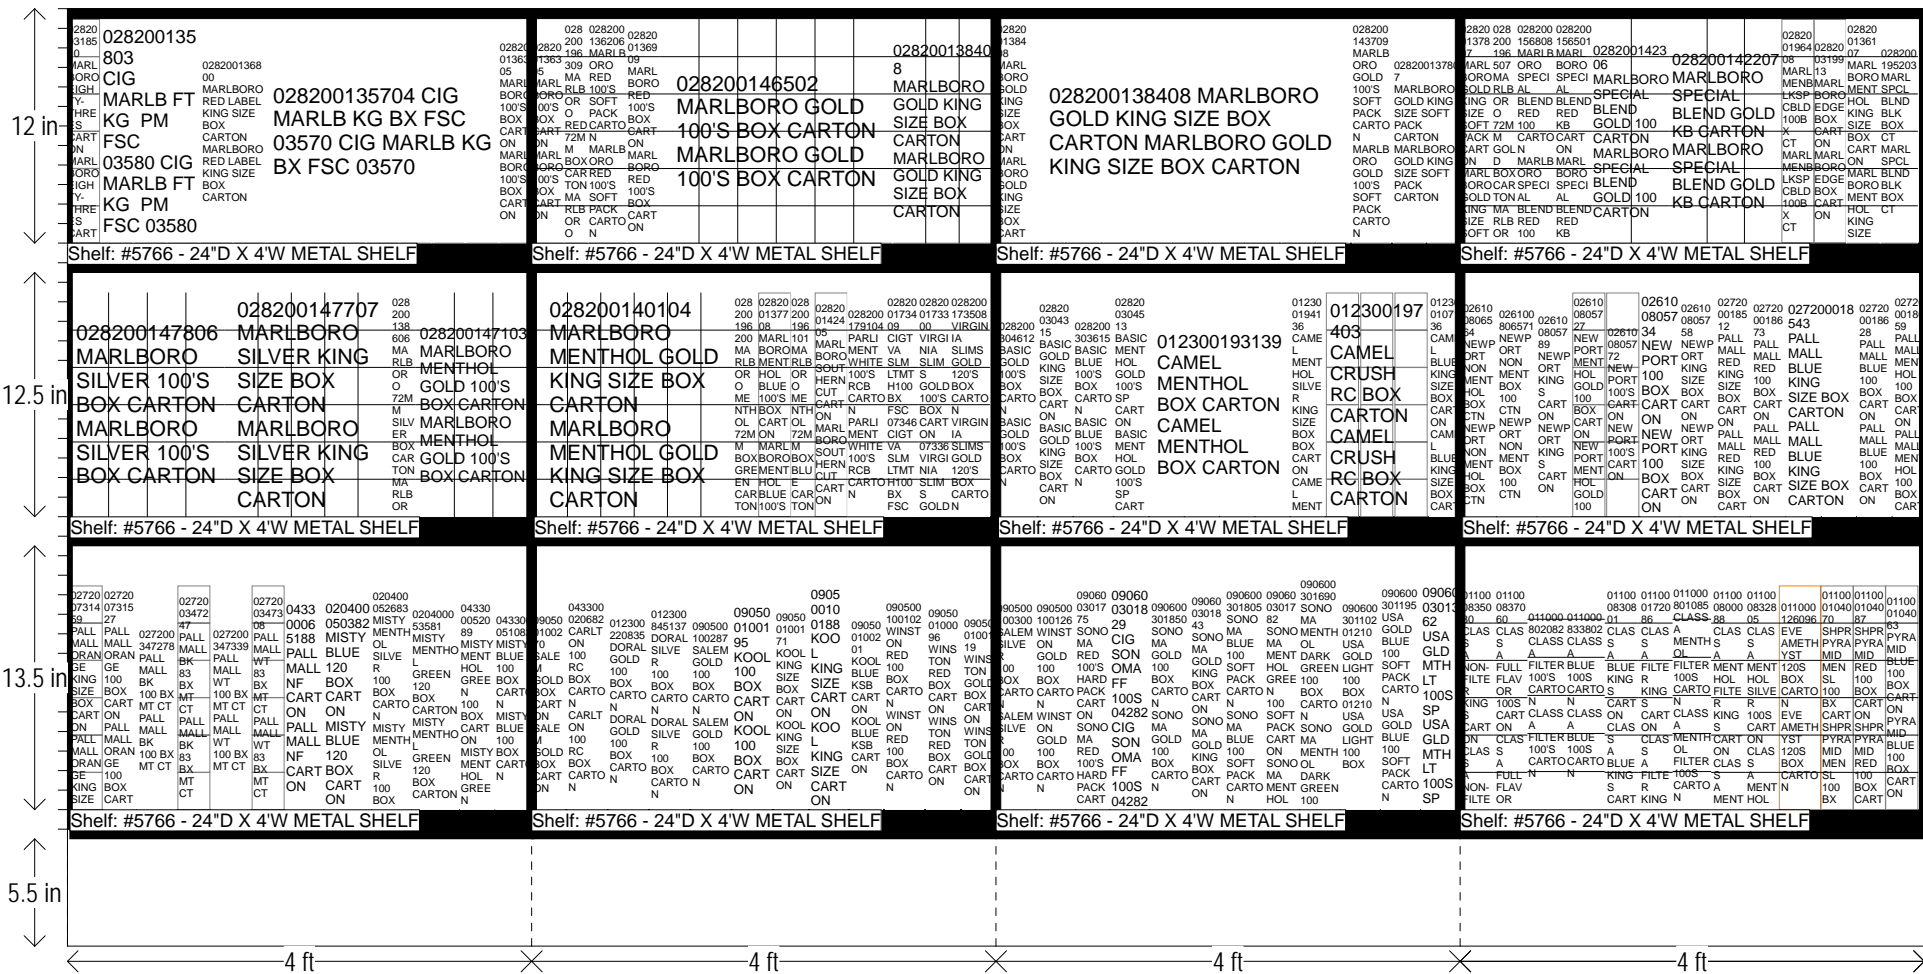

DECA CIGARETTE CARTONS 47" X 16"

DECA PLANOGRAM

3 SHELF PLANOGRAM

Left-right HQ DeCA/MBU PLANOGRAM APPROVED BY CATEGORY MANAGER DAVID LEFFERT AND MERCHANDISING SPECIALIST JOEL SMALL.

4 OCTOBER 2016 FACING MAY BE ADJUSTED TO ACCOMMODATE LOCAL AND REGIONAL ITEMS (END OF FLOW). FACINGS MAY BE ADJUSTED TO MEET CUSTOMER DEMAND-CAO MUST BE INVOLVED IN THE PROCESS ALONG WITH STORE MANAGEMENT APPROVAL. ITEM POSITIONS MUST NOT BE CHANGED AT ANY TIME.

CIGARETTES LOW PROFILE