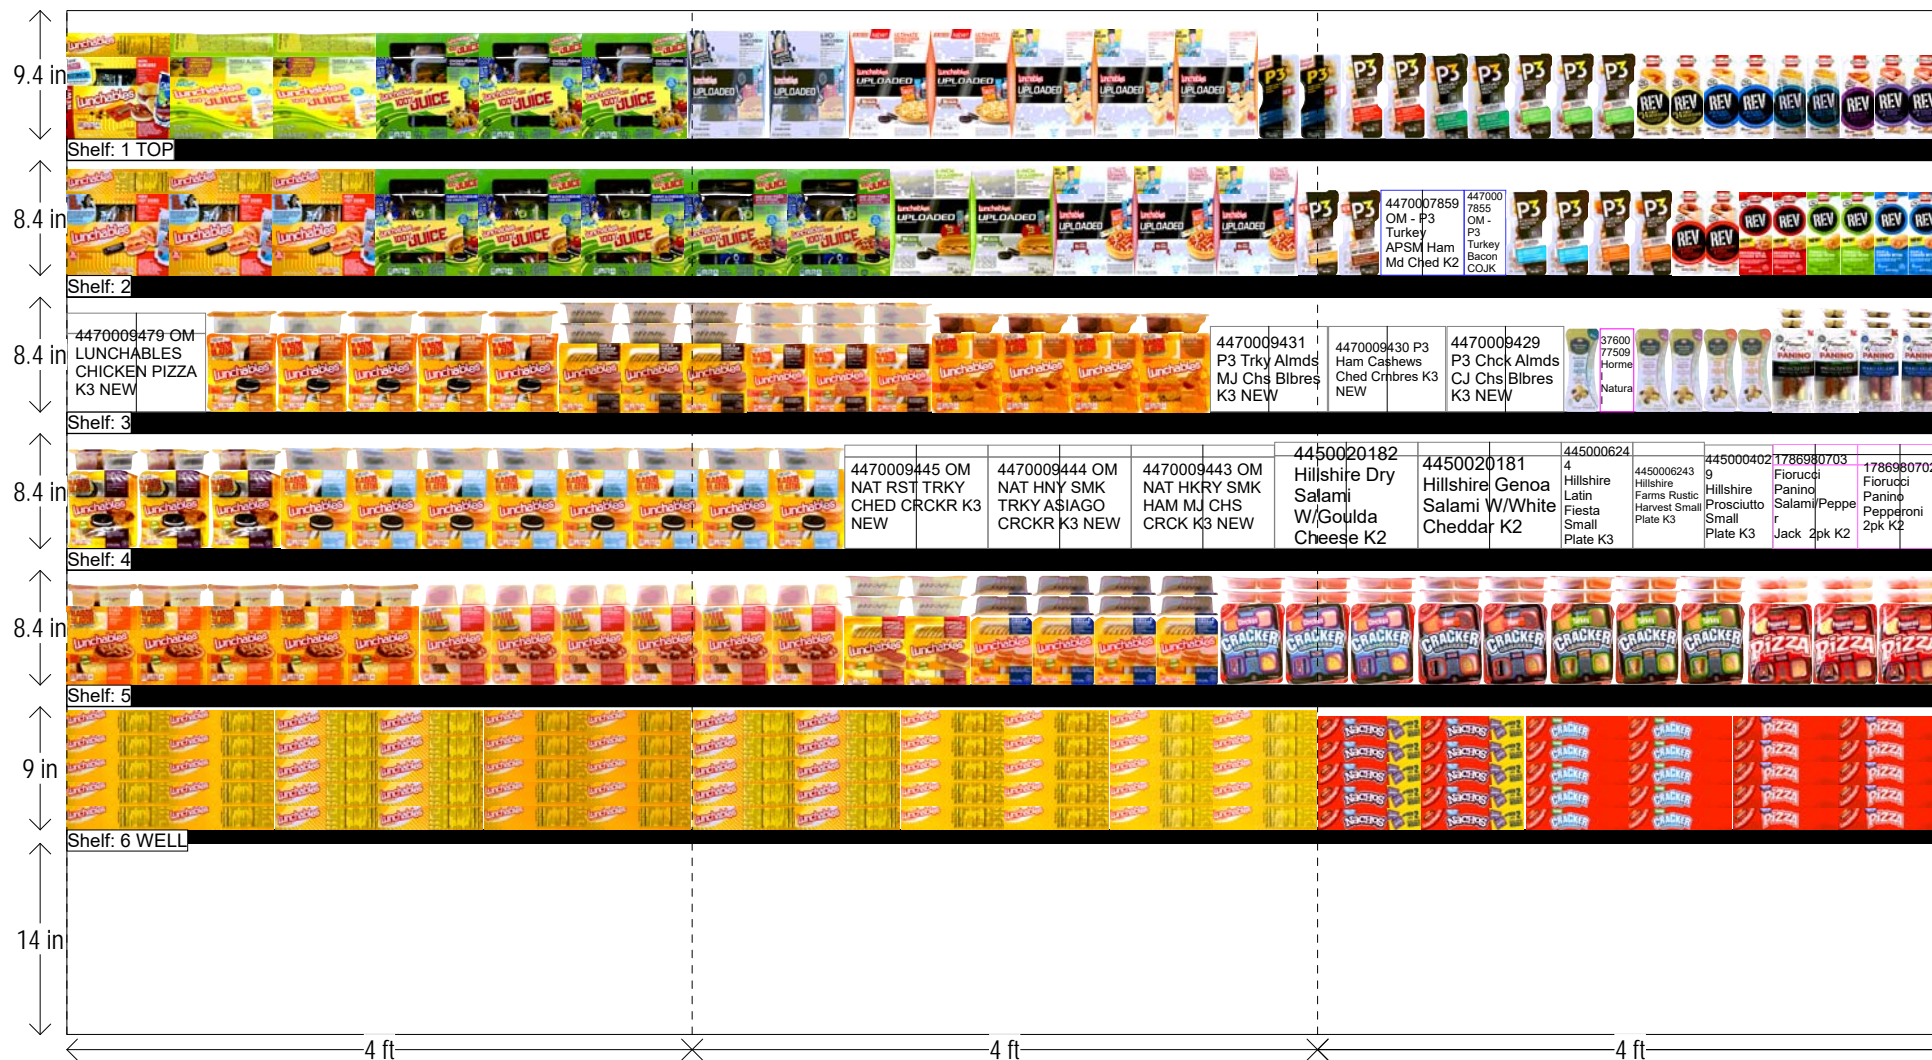

SEGMENT 2 - MEAL COMBOS / ADULT SANDWICHES - 12 FT SECTION

HQ DeCA PLANOGRAM - CHILL MEAT 60 FT.

CLASS 3, 4 AND 5 STORES - ALL MARKETING AREAS

Left-right

HQ DeCA/MBU PLANOGRAM APPROVED BY CATEGORY MGR CHARLIE DOWLEN

Left-right	HQ DeCA/MBU PLANOGRAM APPROVED BY CATEGORY MGR CHARLIE DOWLEN
21 March 2017	THIS IS A FACING SPECIFIC PLANOGRAM. FACINGS MAY BE ADJUSTED TO ACCOMMODATE NEW AND REGIONAL ITEMS BASED ON 1.5 CASE PACKOUT. ANY ITEM ABOVE STORE CLASS MUST BE PLACED IN SPACE ALLOCATED TO SAME BRAND.
Chill Meat M Combos K345 12FT_032217 (003).psa	

SHELF:4		WIDTH:144 in	MERCH HEIGHT:12.00 in			DEPTH:20 in				SPACE AVAIL:0.05 in					
Locatio...	UPC	NAME	SIZE	UOM	NOF	RSL HQ	RSL EU	CS/PK	PK OUT	Cases	H	W	D	Orientation	Add Date
1	4470006357	OM - Chicken Dunks -Kids	4.20OZ		3	K3		16	48	3.00	5.75 in	5.50 in	1.50 in	Front	

SHELF:5		WIDTH:144 in	MERCH HEIGHT:10.00 in			DEPTH:20 in			SPACE AVAIL:1.10 in						
Locatio...	UPC	NAME	SIZE	UOM	NOF	RSL HQ	RSL EU	CS/PK	PK OUT	Cases	H	W	D	Orientation	Add Date
1	4470002411	OM - Cheese Pizza-Kids	4.30OZ		5	K1	K3 to K1		16	75	4.69	5.75 in	5.40 in	1.65 in	Front
2	4470002410	OM - Pepp Pizza-Kids	4.30OZ		6	K1			16	90	5.63	5.75 in	5.40 in	1.65 in	Front
3	4470007092	OM - Pep& Mozz Ch-Kids	2.25OZ		2	K2			16	42	2.63	5.00 in	4.75 in	1.50 in	Front
4	4470002455	OM - Trky Cheddar Crack-Kids	4.50OZ		4	K1			16	84	5.25	5.00 in	4.75 in	1.50 in	Front
5	4660003383	Armour - Chicken Cracker Crunchers 2.6oz	2.60OZ		3	K1			18	78	4.33	6.00 in	5.00 in	1.00 in	Front
6	4660003427	Armour - Ham N Cheese Lunch Maker	2.60OZ		2	K1			18	52	2.89	6.00 in	5.00 in	1.00 in	Front
7	4660003428	Armour - Trky N Cheese Lunch Maker	2.60OZ		3	K1			18	78	4.33	6.00 in	5.00 in	1.00 in	Front
8	4660003386	Armour - Peproni Pizza Lunch Maker	2.57OZ		3	K1			18	78	4.33	6.00 in	5.00 in	1.00 in	Front