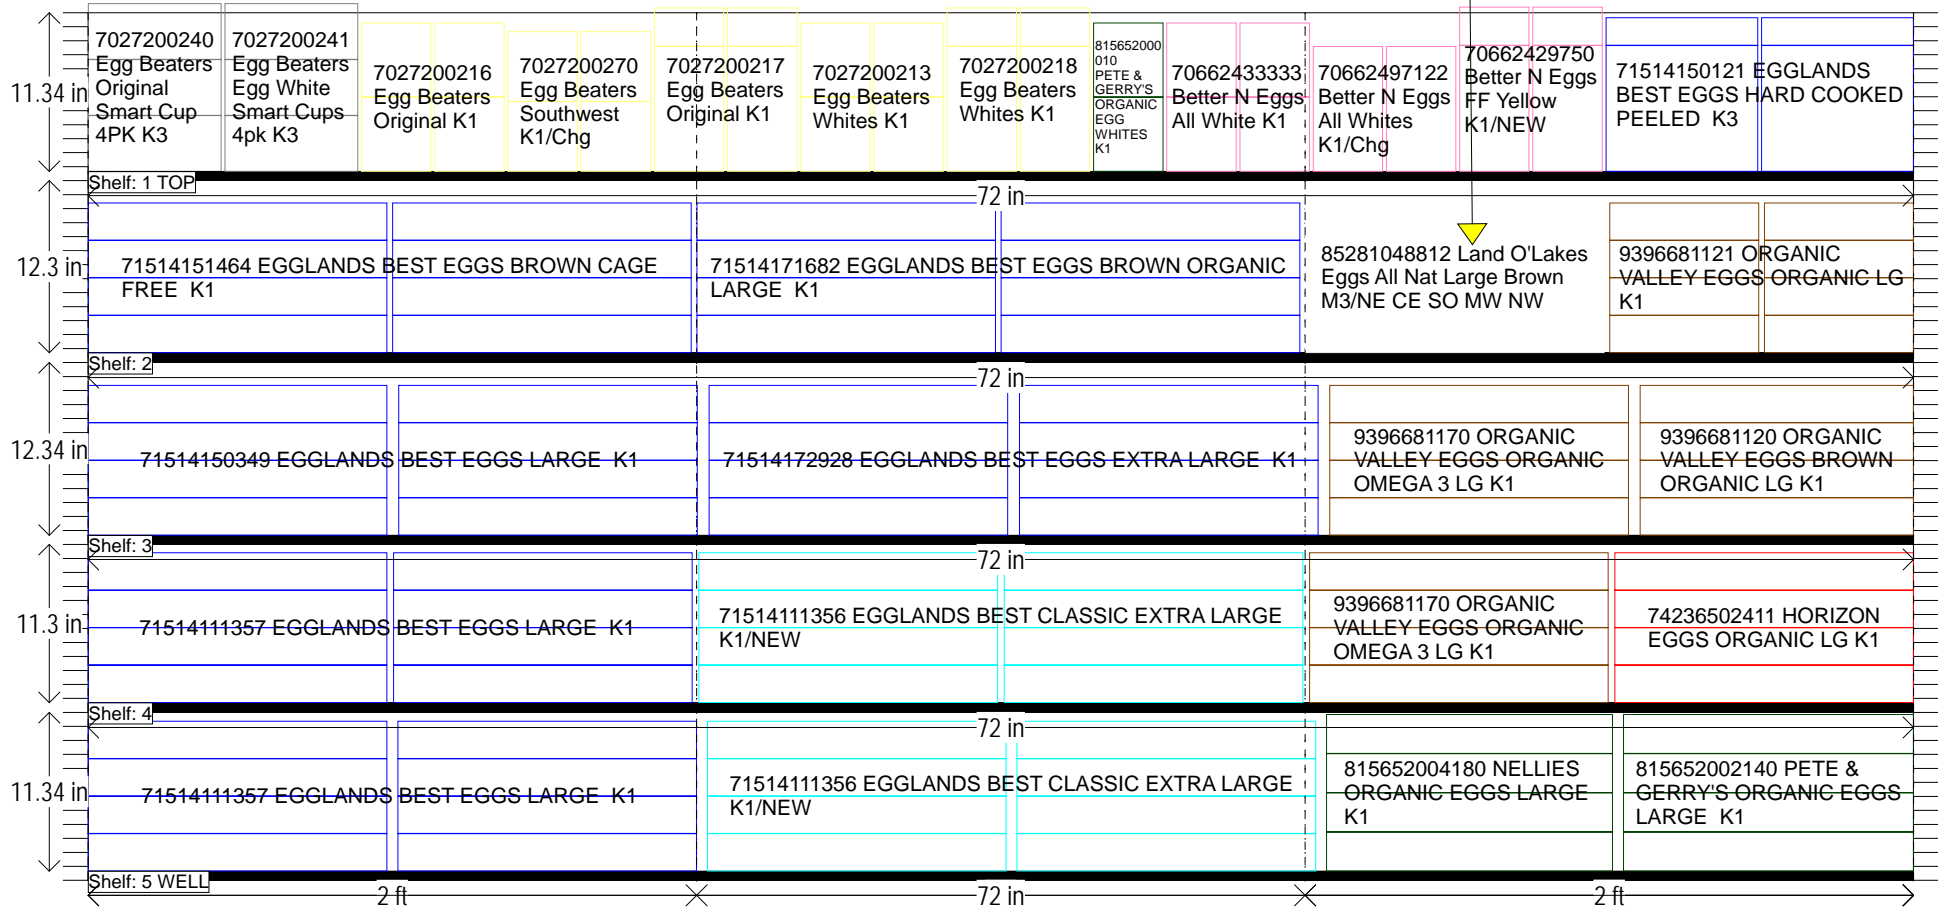

SPECIALTY EGGS

HQ DeCA PLANOGRAM

CLASS 3/ 4/ 5 STORES

SW USE 85281048312

Left-right HQ DeCA PLANOGRAM APPROVED BY STEVE VILLENEUVE

25 APRIL 2016 FACINGS MAY BE ADJUSTED TO ACCOMODATE LOCAL AND REGIONAL ITEMS (END OF FLOW). FACINGS MAY BE ADJUSTED TO MEET CUSTOMER DEMAND - CAO MUST BE INVOLVED IN THE PROCESS ALONG WITH STORE MANAGEMENT APPROVAL. ITEM POSITIONS MUST NOT BE CHANGED AT ANY TIME.

Chill Eggs-Specialty Shelve K3-4-5.psa