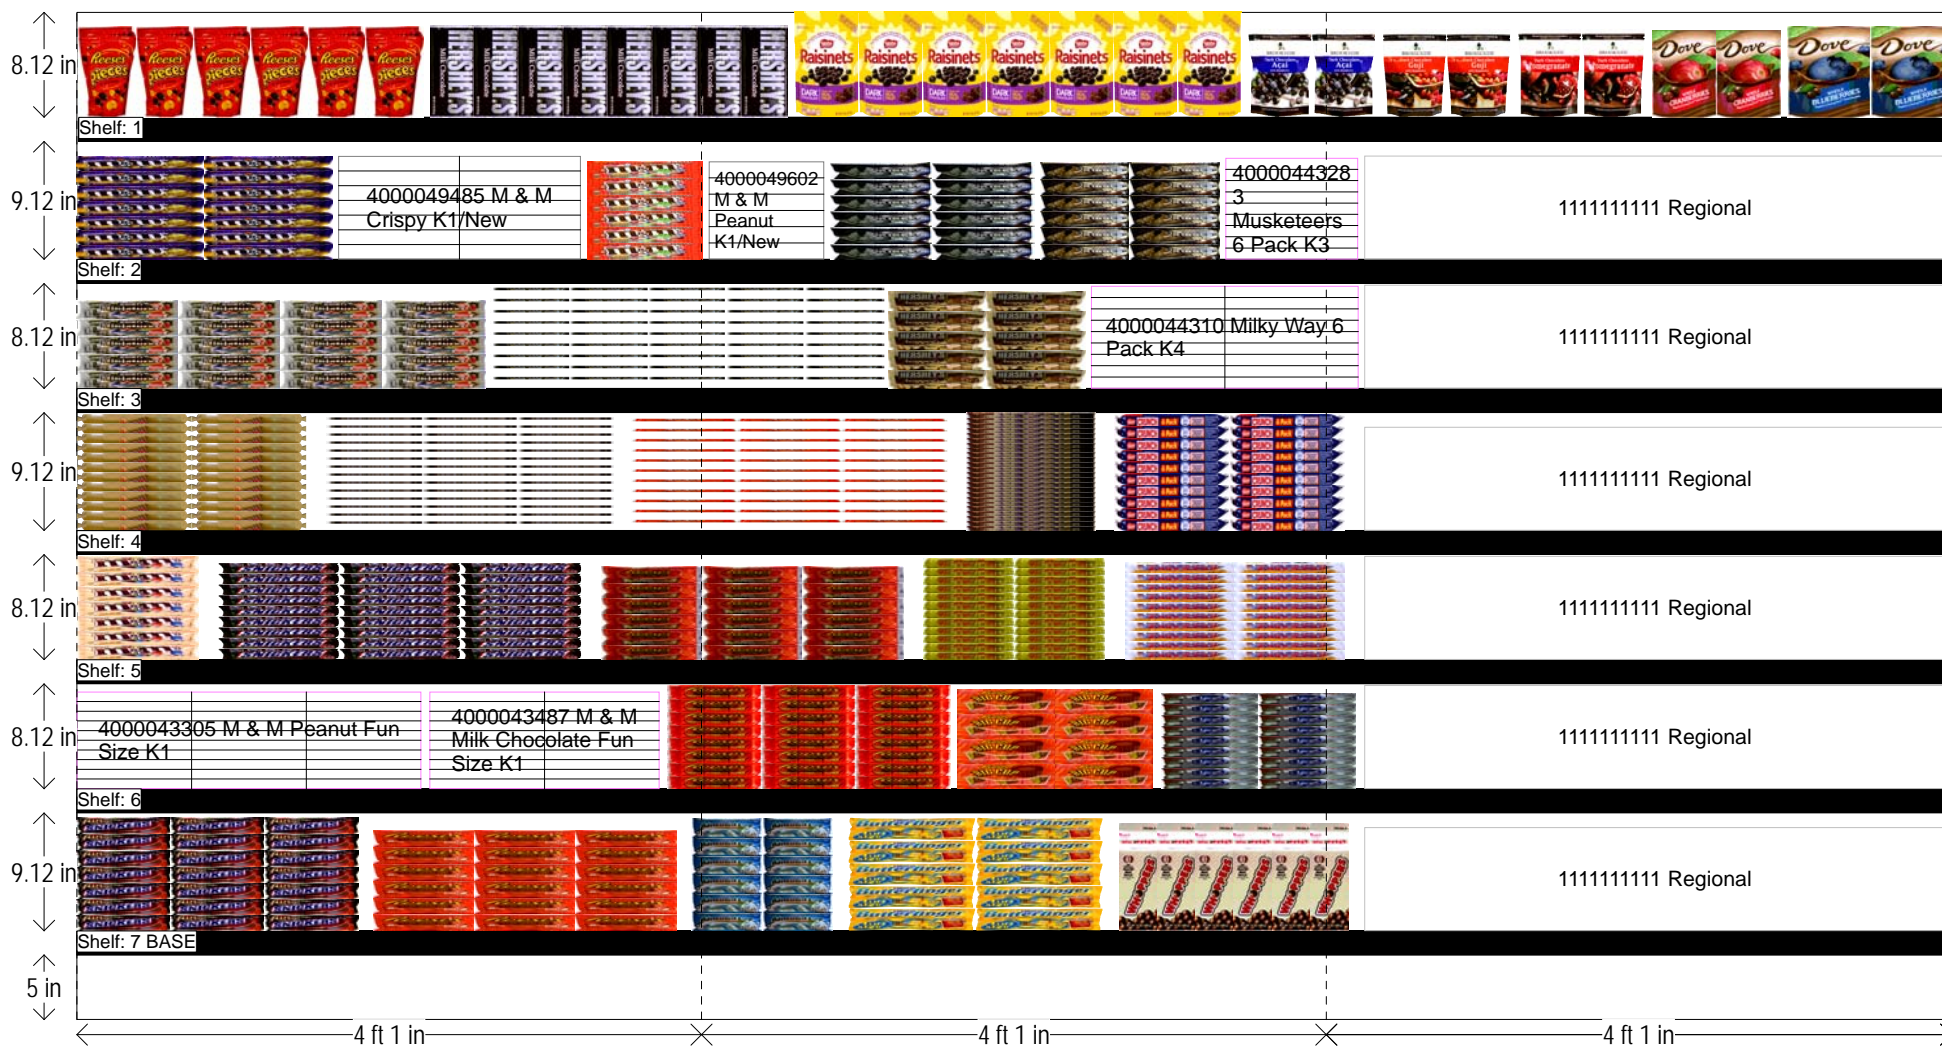

# CHOCOLATE CANDY 12 FT 3 IN SECTION

EUROPE PLANOGRAM

CLASS D STORES

Updated planogram

Left-right

HQ DeCA/MBU PLANOGRAM APPROVED BY CATEGORY MANAGER ARNIELLE FERNANDEZ AND MERCHANDISING SPECIALIST JOEL SMALL.

SHELF:4		WIDTH:147 in			MERCH HEIGHT:9.62 in			DEPTH:26 in			SPACE AVAIL:7.90 in				
Locatio...	UPC	NAME	SIZE	UOM	NOF	RSL HQ	RSL EU	CS/PK	PK OUT	Cases	H	W	D	Orientation	Add Date
1	4000035470	Twix Caramel Cookie Bar	11.00OZ		2	K1	KB	12	96	8.00	5.81 in	9.00 in	0.75 in	Top	
2	3400029005	Hershey Milk Chocolate	9.00OZ		3	K1	KA	24	168	7.00	0.62 in	7.47 in	5.57 in	Front	
3	3400029605	Hershey Kit Kat	9.00OZ		3	K1	KA	24	231	9.63	0.78 in	8.20 in	3.69 in	Front	
4	1070006090	Hershey Heath Original	8.00OZ		1	P5	KD	12	120	10.00	0.38 in	10.09 in	5.19 in	Front	
5	2800062329	Nestle Crunch 6 Pack	2.70OZ		2	K4	KC	24	200	8.33	2.55 in	9.00 in	0.90 in	Top	
8	1111111111	Regional	16.00OZ		1			12	10	0.83	8.00 in	46.00 in	2.50 in	Front	1/25/2013

SHELF:6		WIDTH:147 in			MERCH HEIGHT:9.62 in			DEPTH:26 in			SPACE AVAIL:3.41 in				
Locatio...	UPC	NAME	SIZE	UOM	NOF	RSL HQ	RSL EU	CS/PK	PK OUT	Cases	H	W	D	Orientation	Add Date
1	4000043305	M & M Peanut Fun Size	11.00OZ		3	K1	KB	24	90	3.75	0.75 in	9.00 in	6.87 in	Front	
2	4000043487	M & M Milk Chocolate Fun Size	11.00OZ		2	K1	KB	24	60	2.50	0.75 in	9.00 in	6.87 in	Front	
3	3400049005	Hershey Reeses Peanut Butter Cups	9.00OZ		3	K1	KA	24	120	5.00	1.00 in	7.35 in	4.70 in	Front	
4	3400043054	Hershey Reeses Peanut Butter Big Cup	8.00OZ		2	K4	KC	12	48	4.00	1.93 in	7.64 in	4.00 in	Front	
5	3400004752	Hershey York Mini Peppermint Patty	12.00OZ		2	K1	KB	12	90	7.50	0.82 in	7.63 in	4.64 in	Front	
8	1111111111	Regional	16.00OZ		1			12	10	0.83	8.00 in	46.00 in	2.50 in	Front	1/25/2013