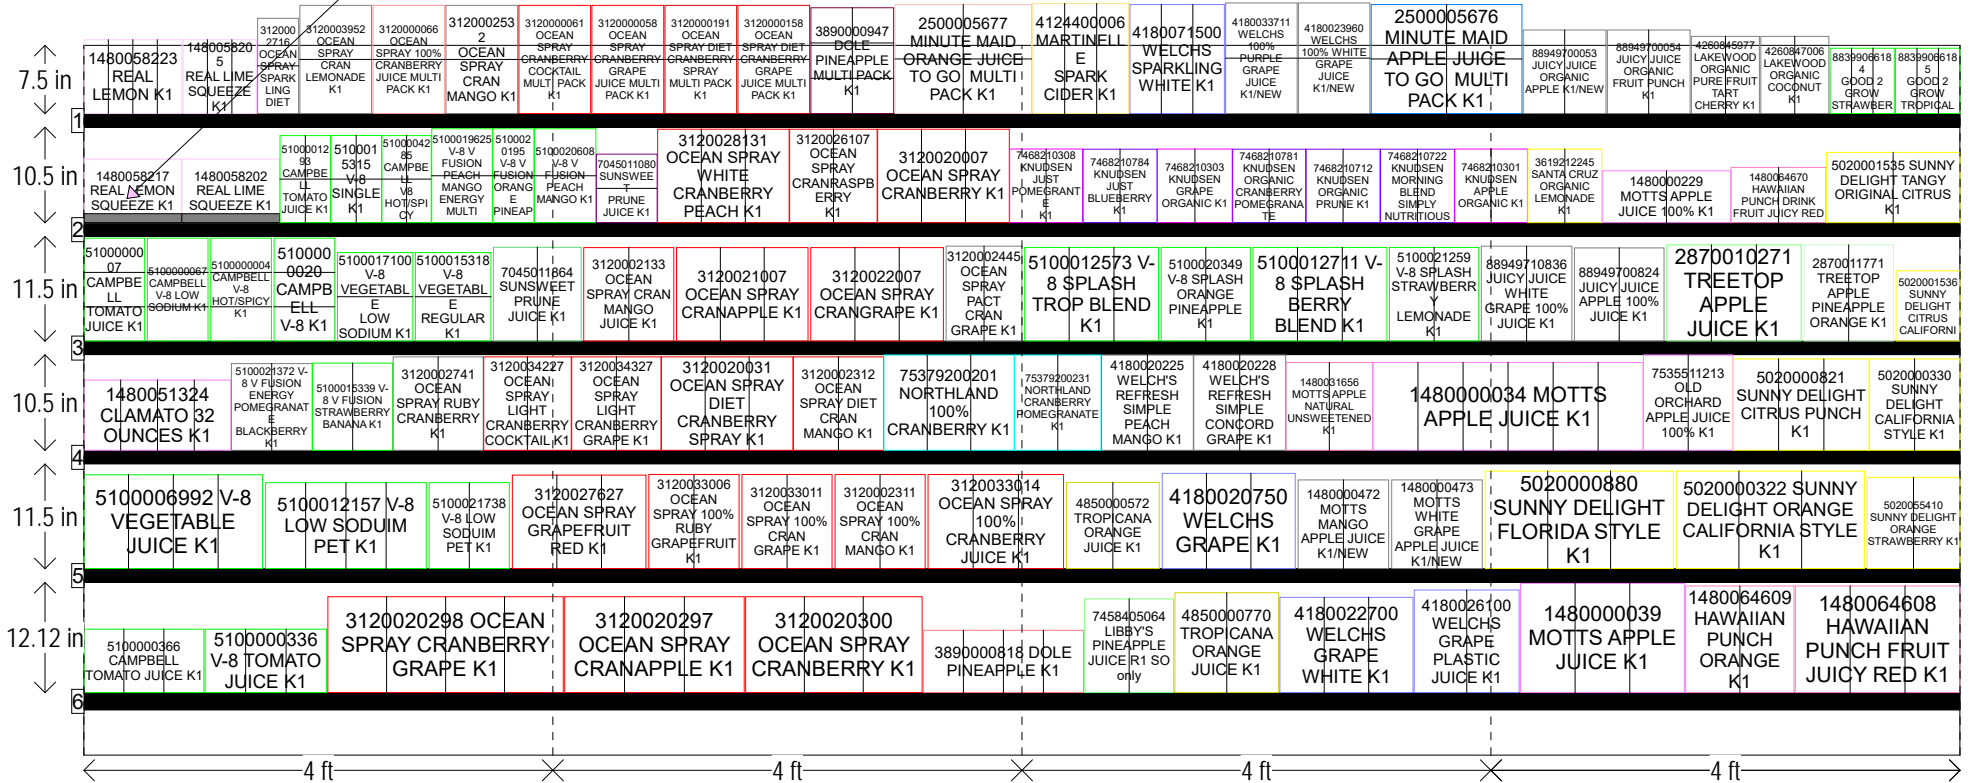

BLEND/COMBINED W/ KIDS, TOMATO, APPLE 16 FT. SECTION

CLASS 1 COMBINED

JUICE ITEMS: CAN/BOTTLE

Added: 1480000473, 1480000472
 Deleted: 1480000017, 1480000009, 1480000288,
 1480000289, 1480000287
 1480000227, 1480000221

REAL LEMON 1480058202 STACKED
 OVER LIME

Left-right	HQ DeCA/MBU PLANOGRAM APPROVED BY BUSINESS MANAGER DARRELL CLARY AND MERCHANDISING SPECIALIST, LISA OWENS.
1 MAY 2017	FACINGS MAY BE ADJUSTED TO ACCOMMODATE LOCAL AND REGIONAL ITEMS (END OF FLOW). FACINGS MAY BE ADJUSTED TO MEET CUSTOMER DEMAND - CAO MUST BE INVOLVED IN THE PROCESS ALONG WITH STORE MANAGEMENT APPROVAL. ITEMS POSITONS MUST NOT BE CHANGE AT ANY TIME.

BLEND/COMBINED W/ KIDS, TOMATO, APPLE 16 FT. SECTION

CLASS 1 COMBINED

JUICE ITEMS: CAN/BOTTLE

REAL LEMON 1480058202 STACKED OVER LIME

Added: 1480000473, 1480000472
Deleted: 1480000017, 1480000009, 1480000288,
1480000289, 1480000287
1480000227, 1480000221

Left-right HQ DeCA/MBU PLANOGRAM APPROVED BY BUSINESS MANAGER DARRELL CLARY AND MERCHANDISING SPECIALIST, LISA OWENS.

1 MAY 2017 FACINGS MAY BE ADJUSTED TO ACCOMMODATE LOCAL AND REGIONAL ITEMS (END OF FLOW). FACINGS MAY BE ADJUSTED TO MEET CUSTOMER DEMAND - CAO MUST BE INVOLVED IN THE PROCESS ALONG WITH STORE MANAGEMENT APPROVAL. ITEMS POSITIONS MUST NOT BE CHANGE AT ANY TIME.