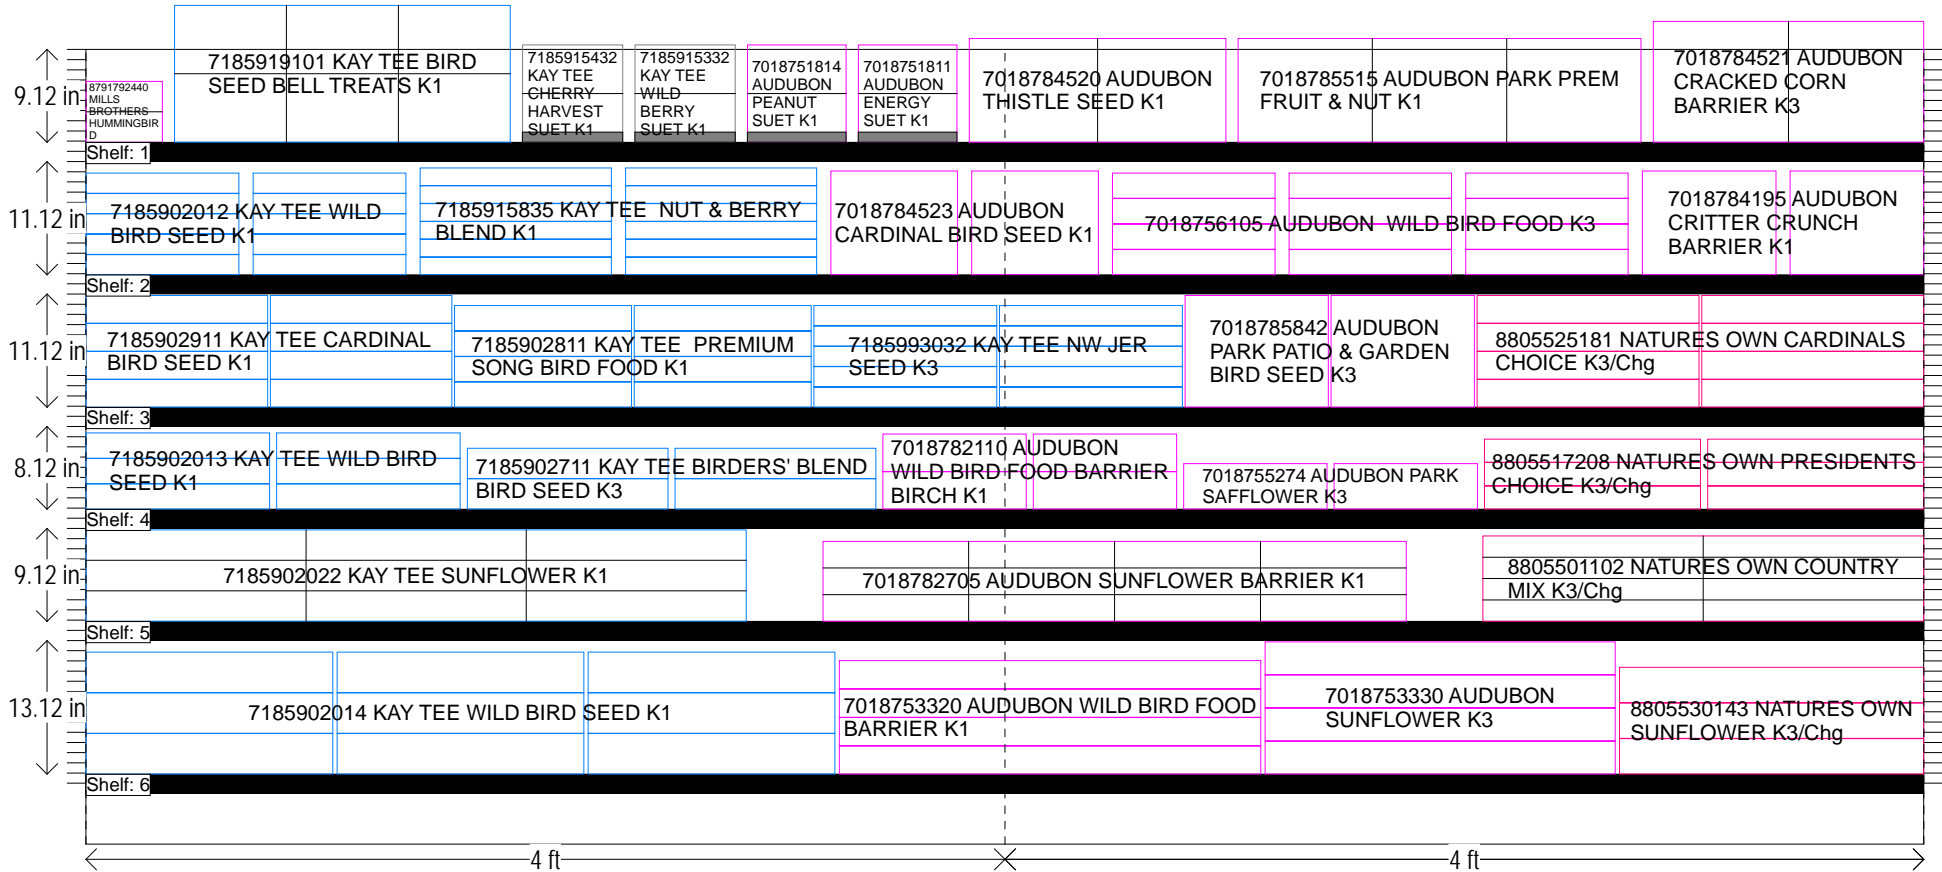

BIRD SEED 8 FT. SECTION

HQ DeCA PLANOGRAM

CLASS 3 / 4 / 5 STORES

Deleted 7185994770

Left-right

HQ DeCA/MBU PLANOGRAM APPROVED BY CATEGORY MANAGER DARRELL CLARY AND MERCHANDISING SPECIALIST JANET BERRY.

22 DECEMBER 2016

FACINGS MAY BE ADJUSTED TO ACCOMMODATE LOCAL AND REGIONAL ITEMS (END OF FLOW). FACINGS MAY BE ADJUSTED TO MEET CUSTOMER DEMAND-CAO MUST BE INVOLVED IN THE THE PROCESS ALONG WITH STORE MANAGEMENT APPROVAL. ITEM POSITIONS MUST NOT BE CHANGED AT ANY TIME.

Bird Seed 8 K3-4-5.psa

BIRD SEED 8 FT. SECTION

HQ DeCA PLANOGRAM

CLASS 3 / 4 / 5 STORES

Deleted 7185994770

Left-right HQ DeCA/MBU PLANOGRAM APPROVED BY CATEGORY MANAGER DARRELL CLARY AND MERCHANDISING SPECIALIST JANET BERRY.

SHELF:2		WIDTH:96 in	MERCH HEIGHT:15.00 in			DEPTH:24 in			SPACE AVAIL:7.26 in					
Locatio...	UPC	NAME	SIZE	UOM	NOF	RSL	CS/PK	PACKOUT	Cases	H	W	D	Orientation	Add Date
1	7185902012	KAY TEE WILD BIRD SEED	80.00OZ		2	K1	10	10	1.00	13.75 in	8.00 in	2.00 in	Base	
2	7185915835	KAY TEE NUT & BERRY BLEND	80.00OZ		2	K1	6	12	2.00	13.25 in	10.00 in	1.75 in	Base	
3	7018784523	AUDUBON CARDINAL BIRD SEED	64.00OZ		2	K1	4	10	2.50	10.20 in	6.63 in	4.50 in	Front	
4	7018756105	AUDUBON WILD BIRD FOOD	80.00OZ		3	K3	12	12	1.00	14.50 in	8.50 in	2.50 in	Base	
5	7018784195	AUDUBON CRITTER CRUNCH BARRIER	80.00OZ		2	K1	4	10	2.50	10.20 in	6.99 in	4.50 in	Front	