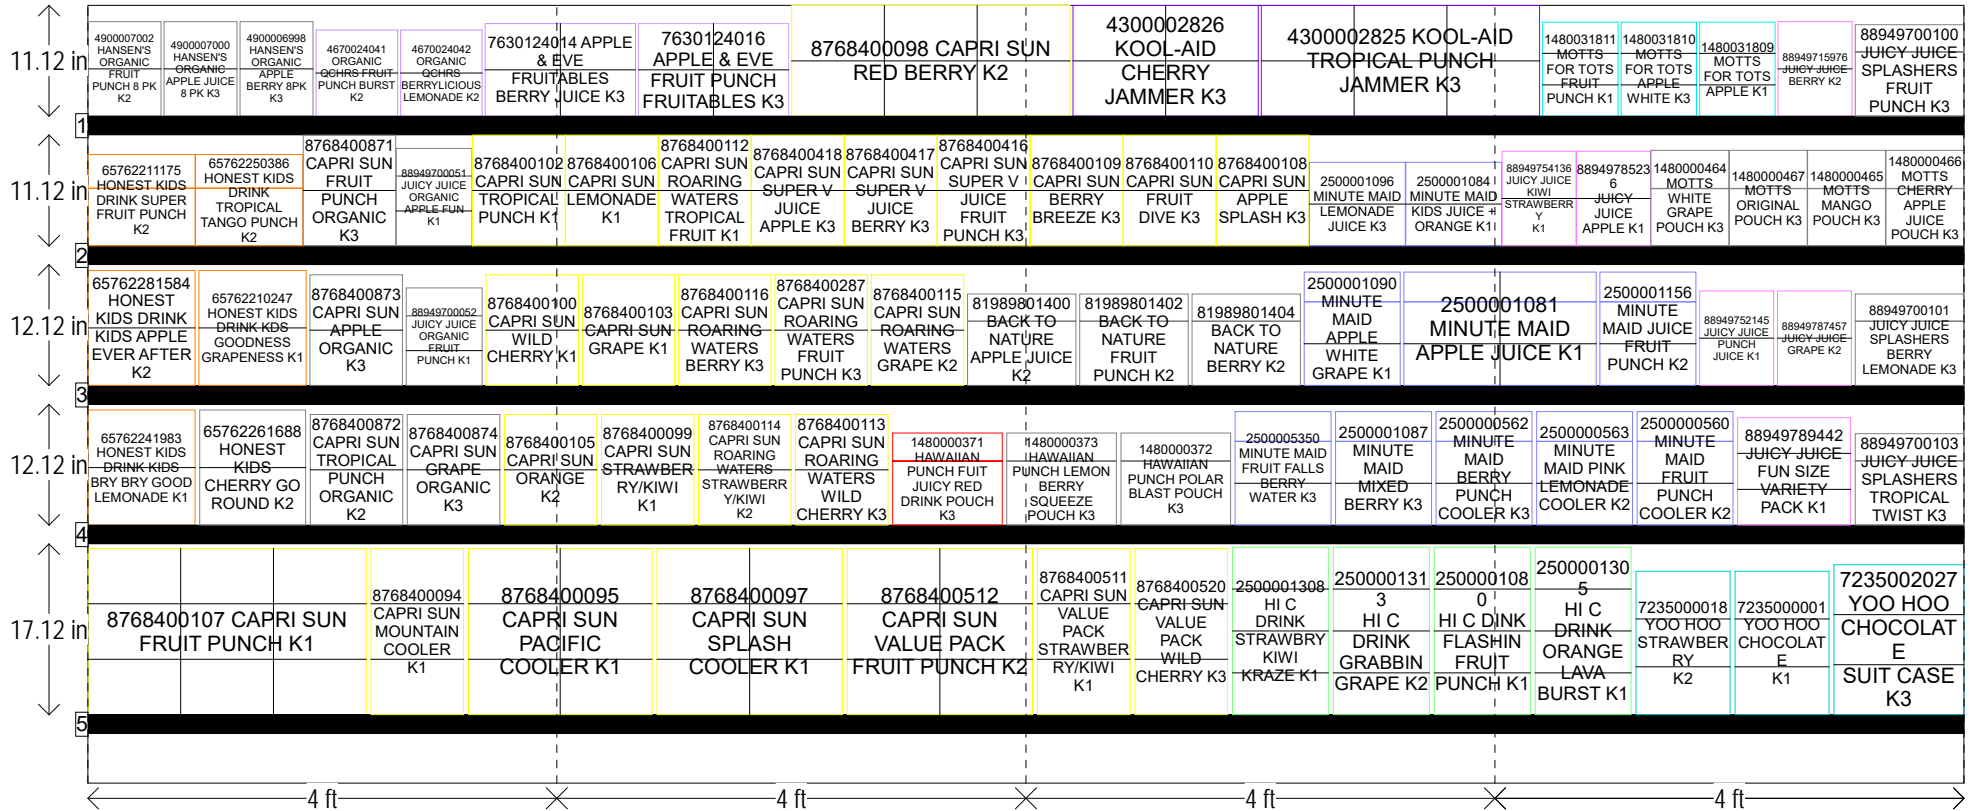

# ASEPTIC JUICE 16 FT. SECTION

CLASS 3 4 5

HQ DeCA PLANOGRAM

Added: 1480000373, 1480000372, 1480000464,  
1480000467, 1480000465, 1480000466  
Deleted: 1480000374

Left-right	HQ DeCA/MBU PLANOGRAM APPROVED BY BUSINESS MANAGER, DARRELL CLARY, MERCHANDISE SPECIALIST LISA OWENS.
1 MAY 2017	CAO MUST BE INVOLVED IN THE PROCESS ALONG WITH STORE MANAGEMENT APPROVAL. ITEM POSITIONS MUST NOT BE CHANGED AT ANY TIME.

# ASEPTIC JUICE 16 FT. SECTION

CLASS 3 4 5

## HQ DeCA PLANOGRAM

Added: 1480000373, 1480000372, 1480000464,  
1480000467, 1480000465, 1480000466  
Deleted: 1480000374

Left-right HQ DeCA/MBU PLANOGRAM APPROVED BY BUSINESS MANAGER, DARRELL CLARY, MERCHANDISE SPECIALIST LISA OWENS.